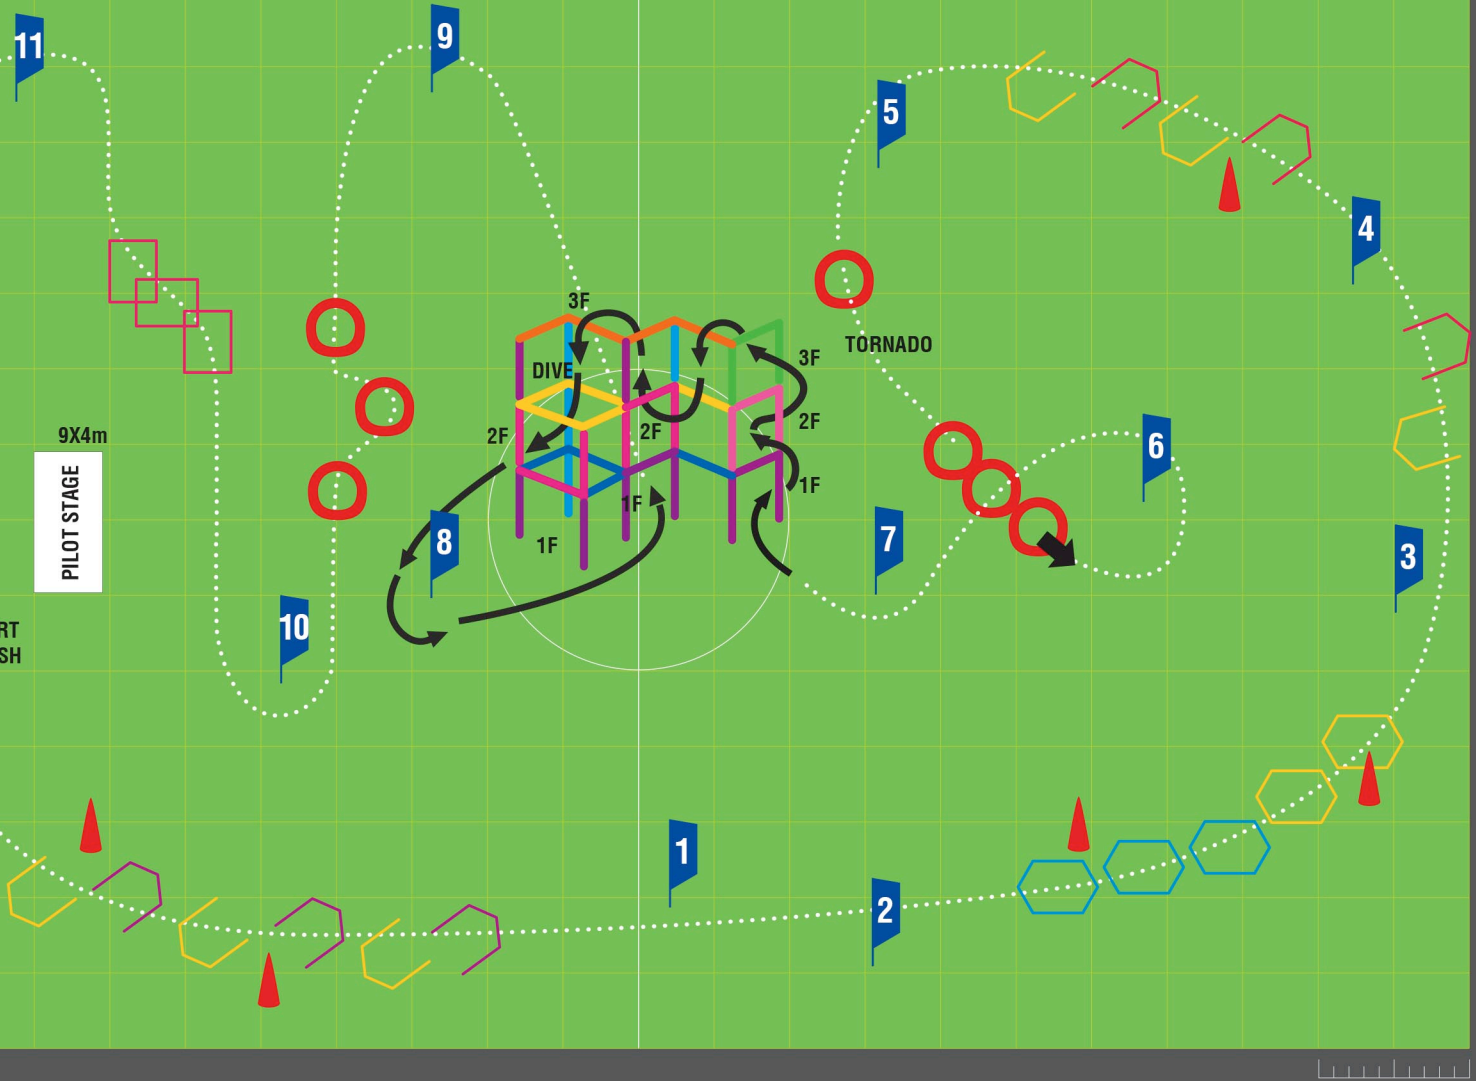

10 20 30 40 50 60 70 80 90 100 110

60
50
40
30
20
10

Gride 5x5m

TAKE OFF

9X4m
PILOT STAGE

START
FINISH

LANDING ZONE

8

2

11

3F

DIVE

2F

1F

3F

2F